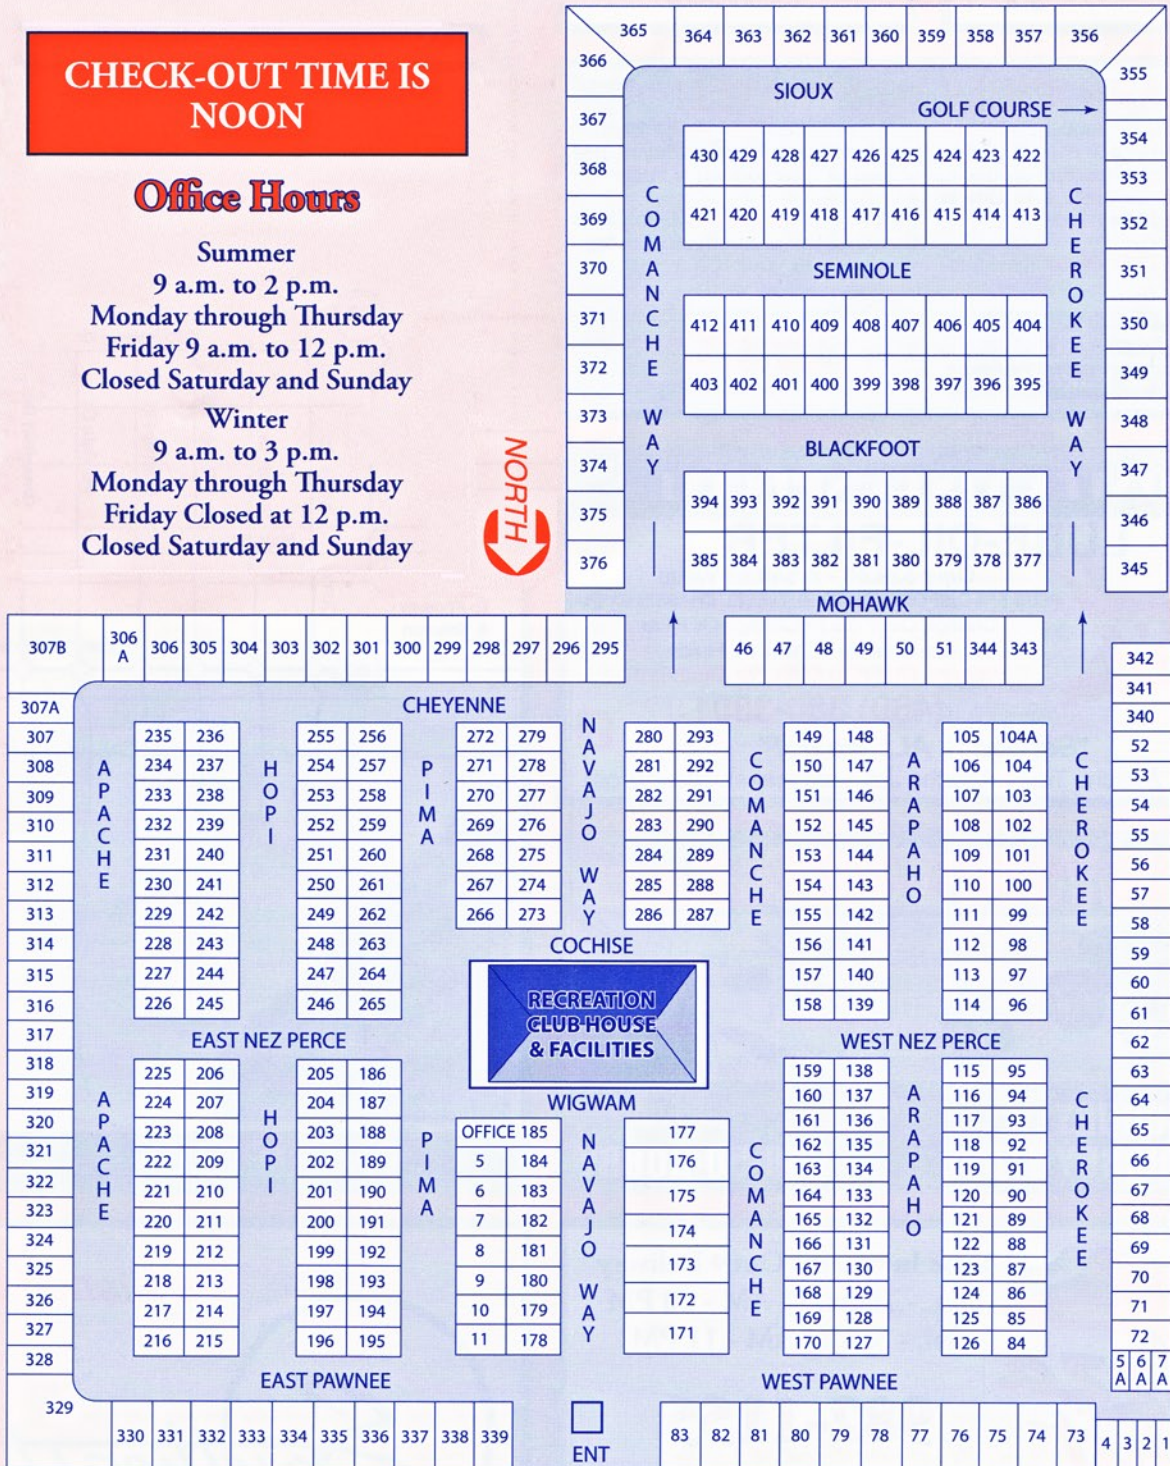

Monday through Thursday

Friday Closed at 12 p.m.

Closed Saturday and Sunday

All Rights Reserved ©